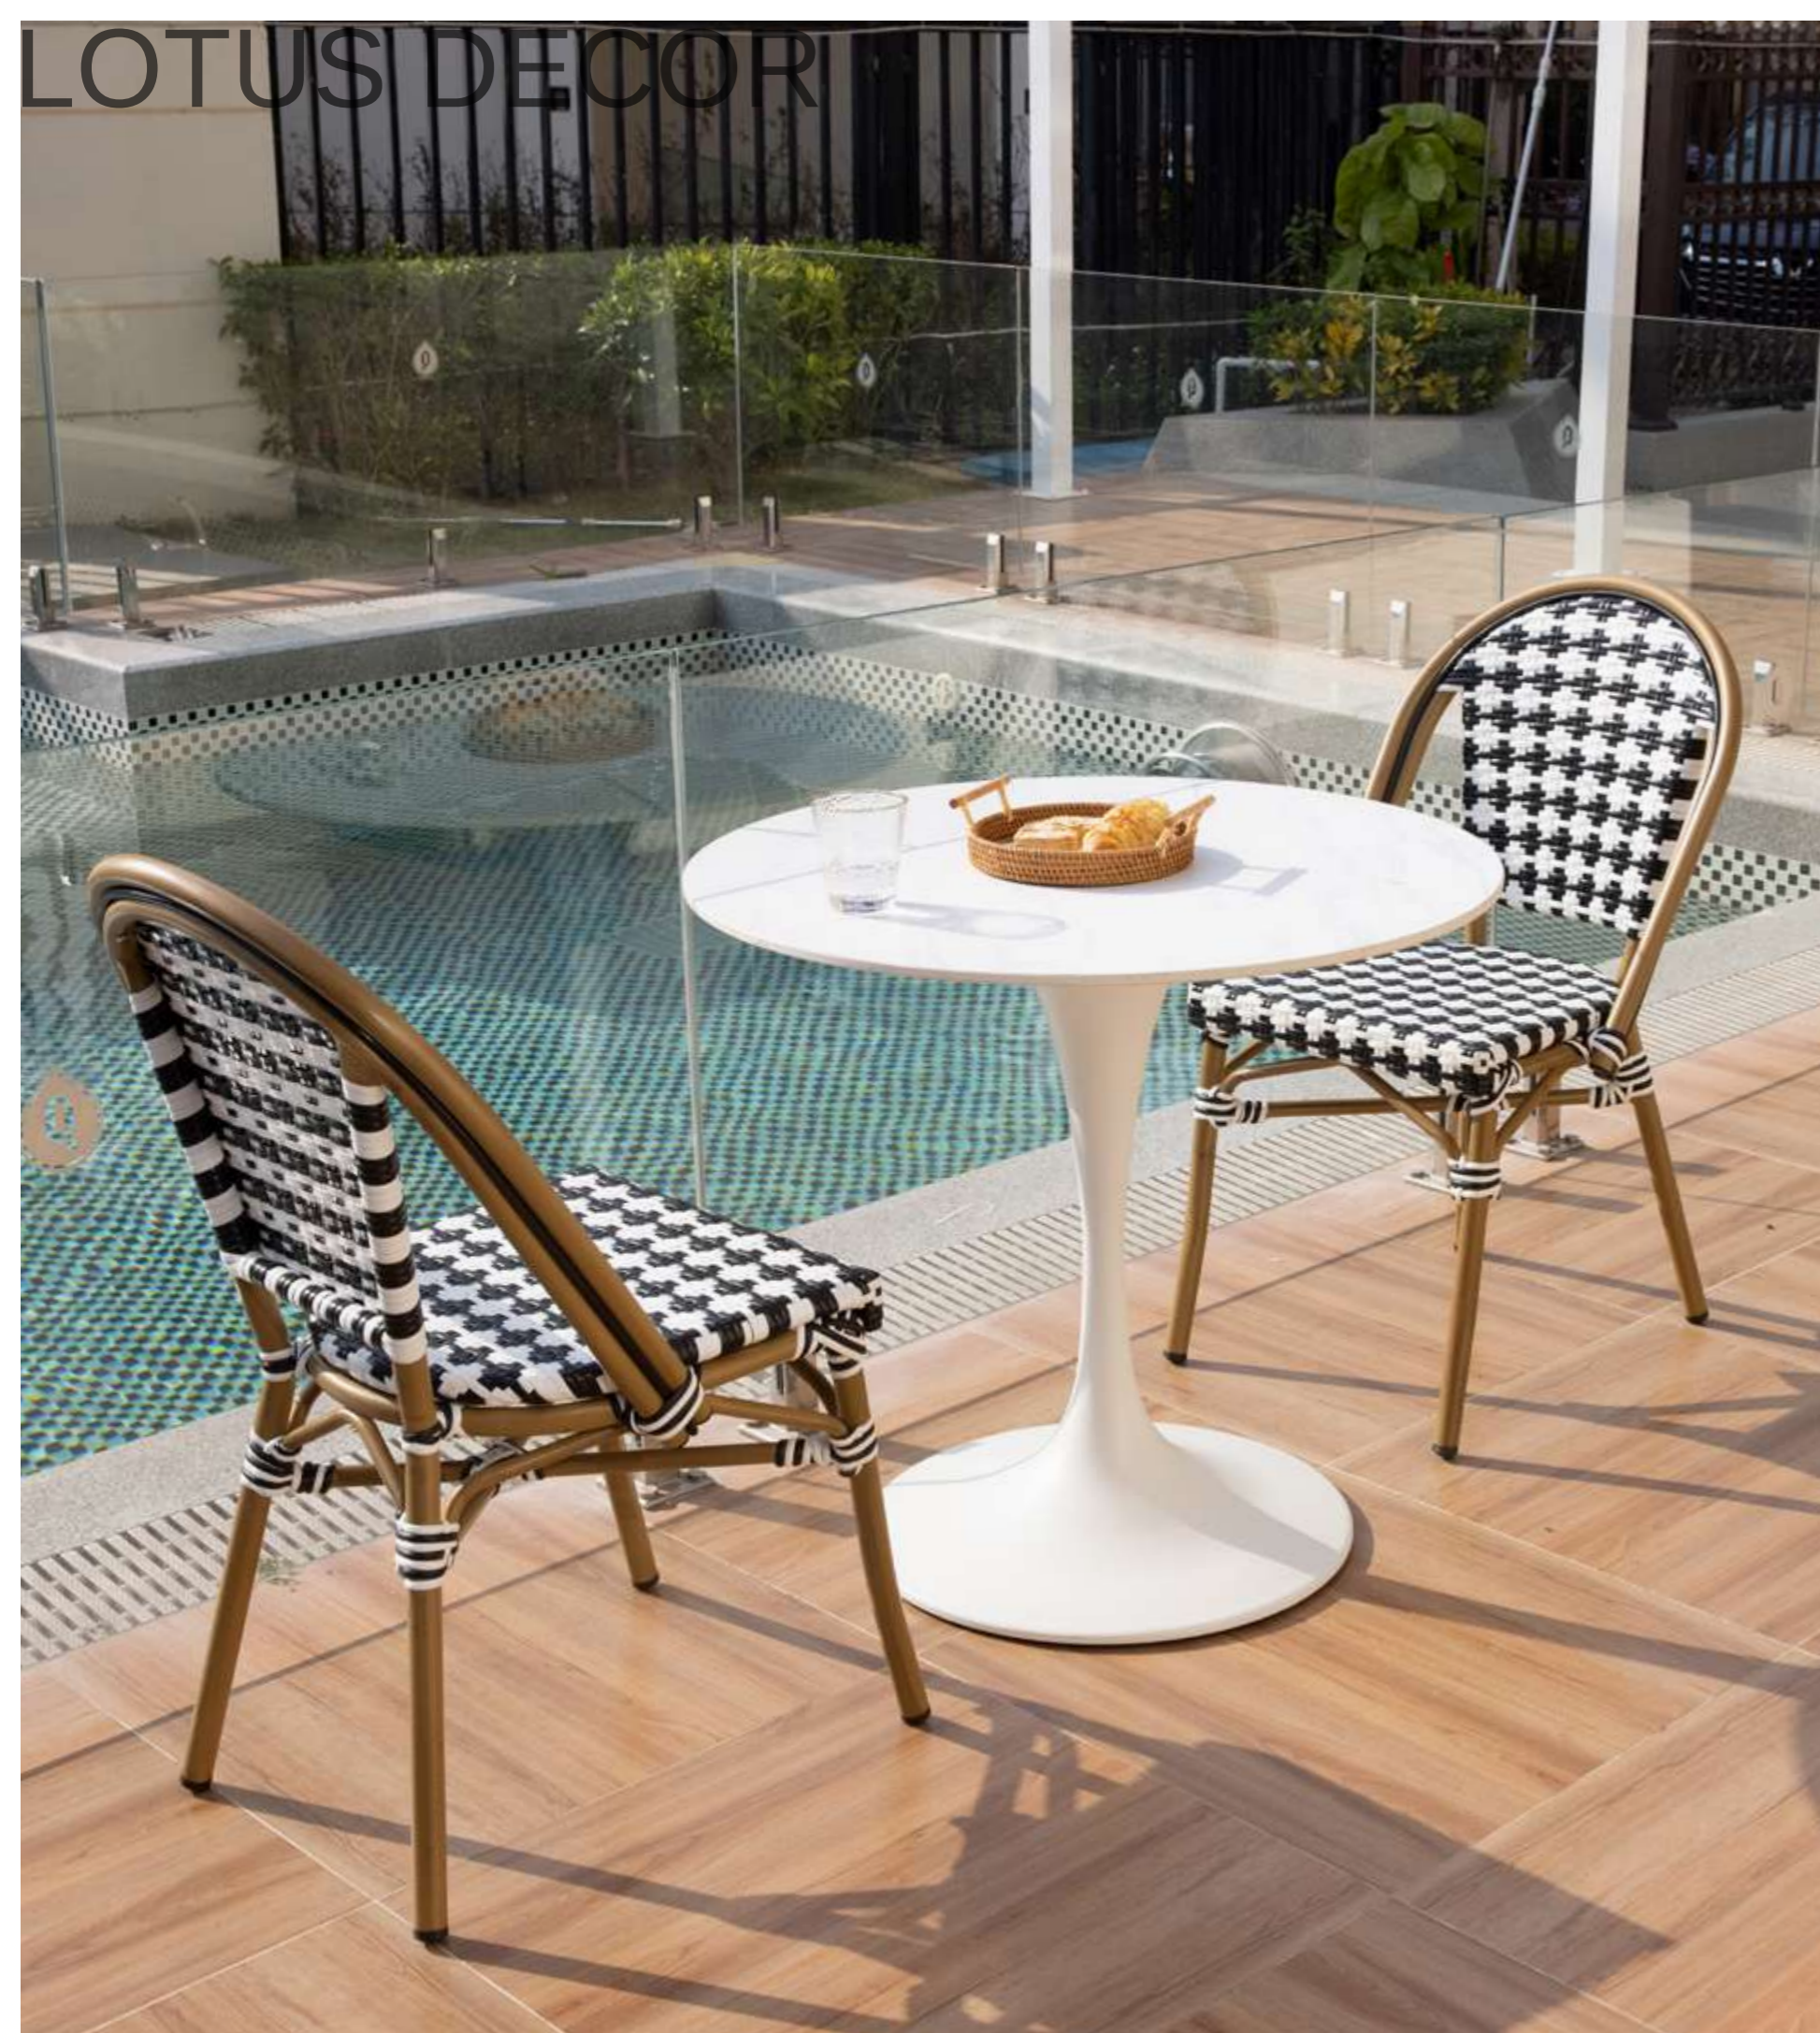

FRENCH BISTRO CHAIR

Every morning, Enjoy warmth and poetry quietly, the most beautiful details in life is always so intoxicating.

CHAIR

Dagan

Item No.: E200779-W106

Size: 480*590*890mm

40HQ: 792PCS

Mo- +91 7073158622