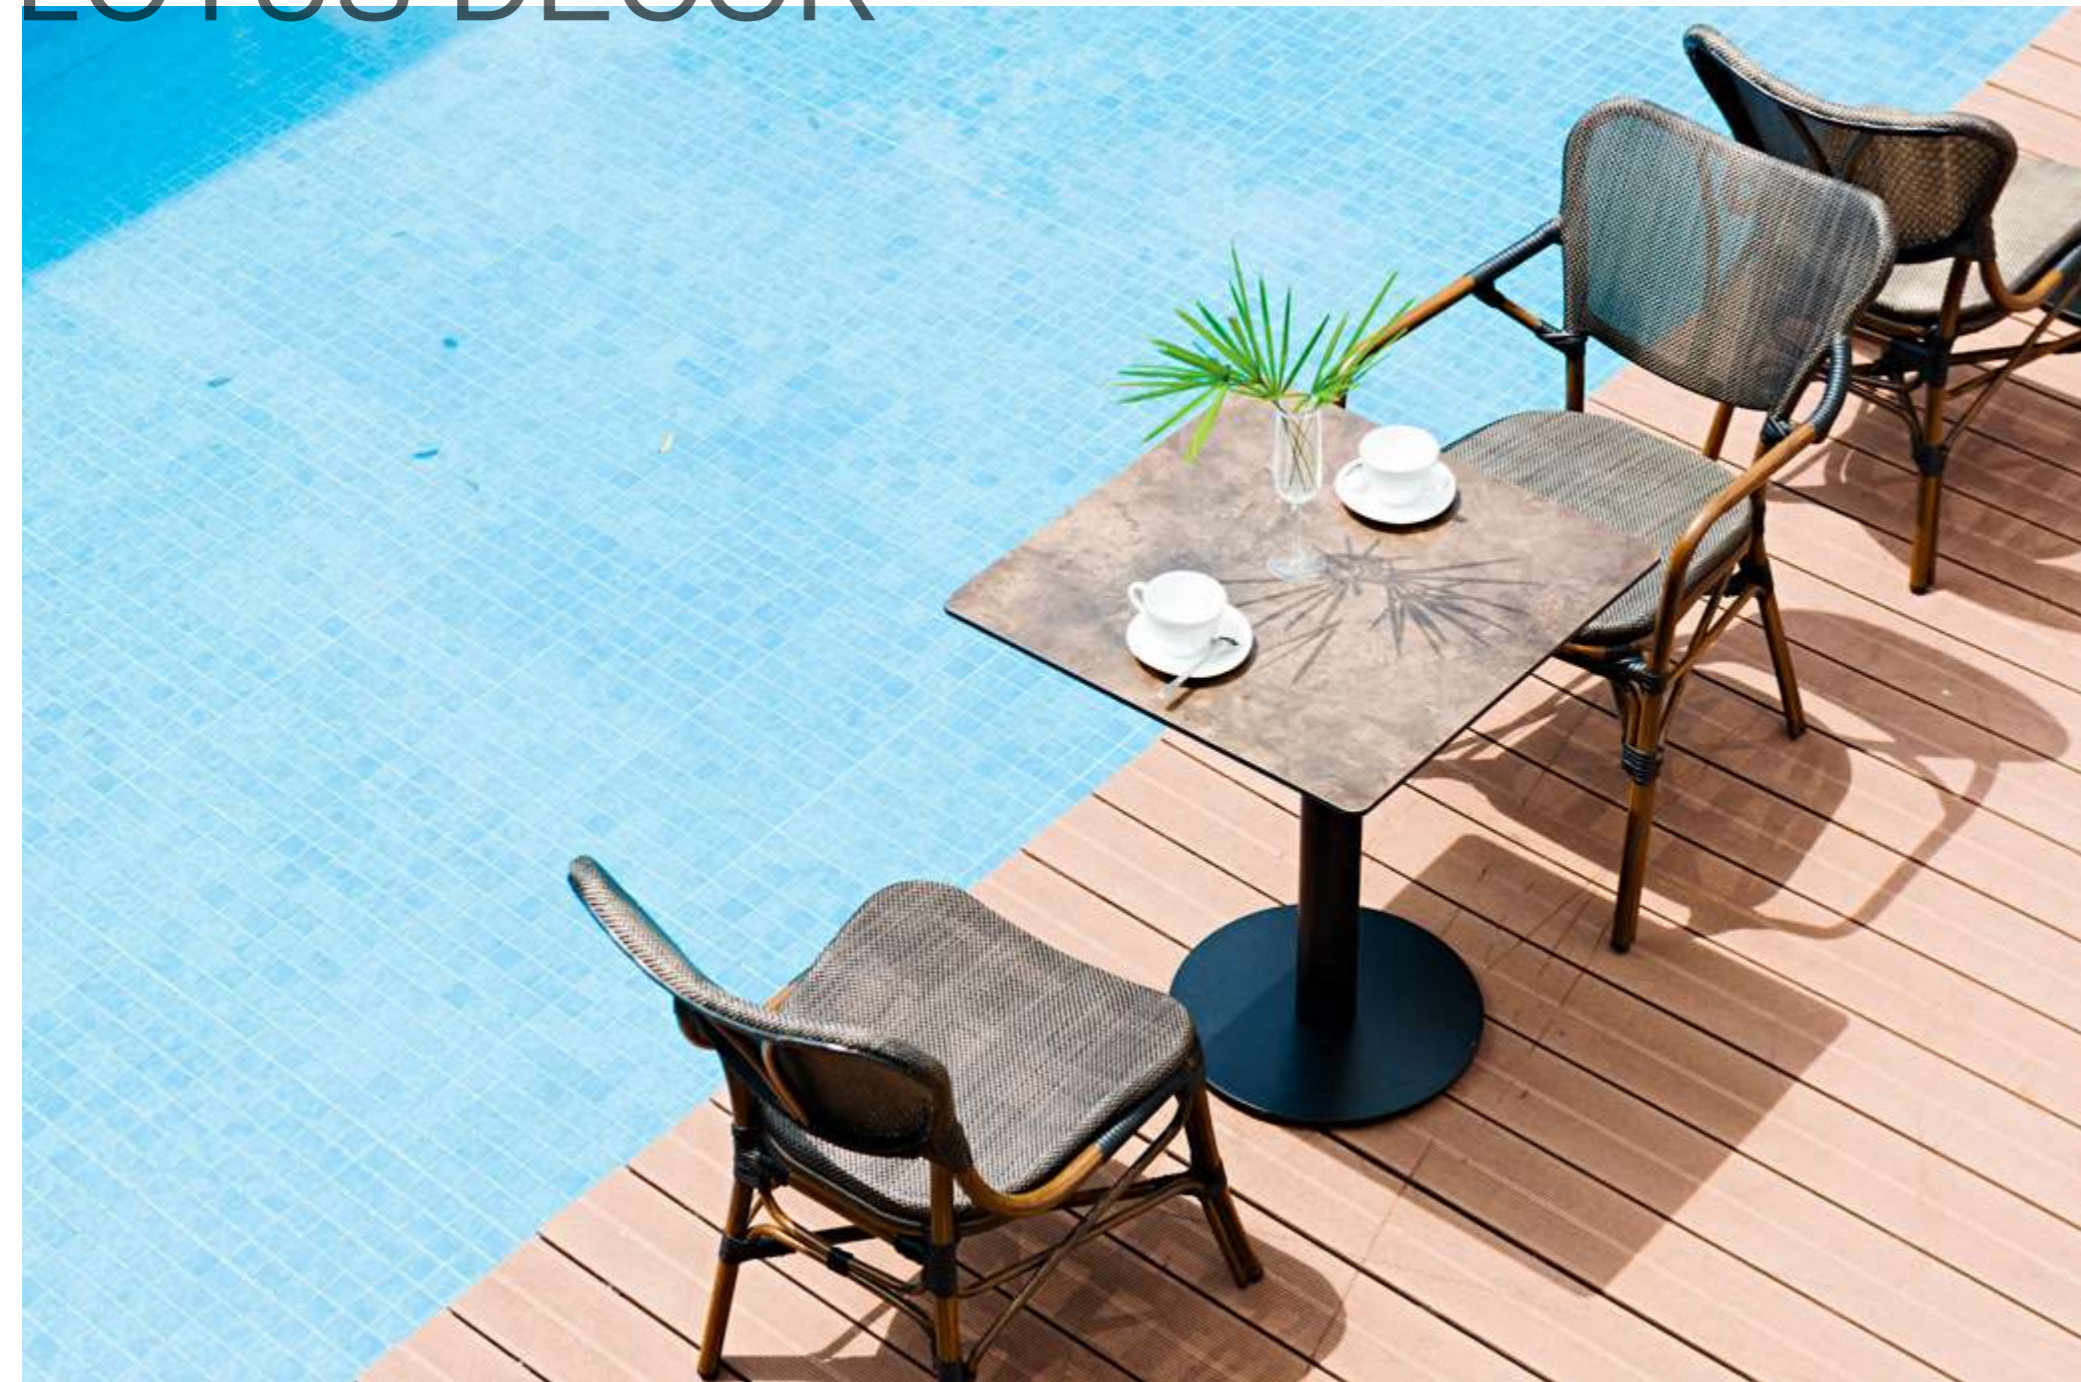

TEXTYLENE CHAIR

Using qualified outdoor used fabric, our chairs are designed for outdoor. They are stackable, easy to move or store

CHAIR

Colmar

Item No.: **E1168**
Size: 500*640*840mm
40HQ: 576PCS