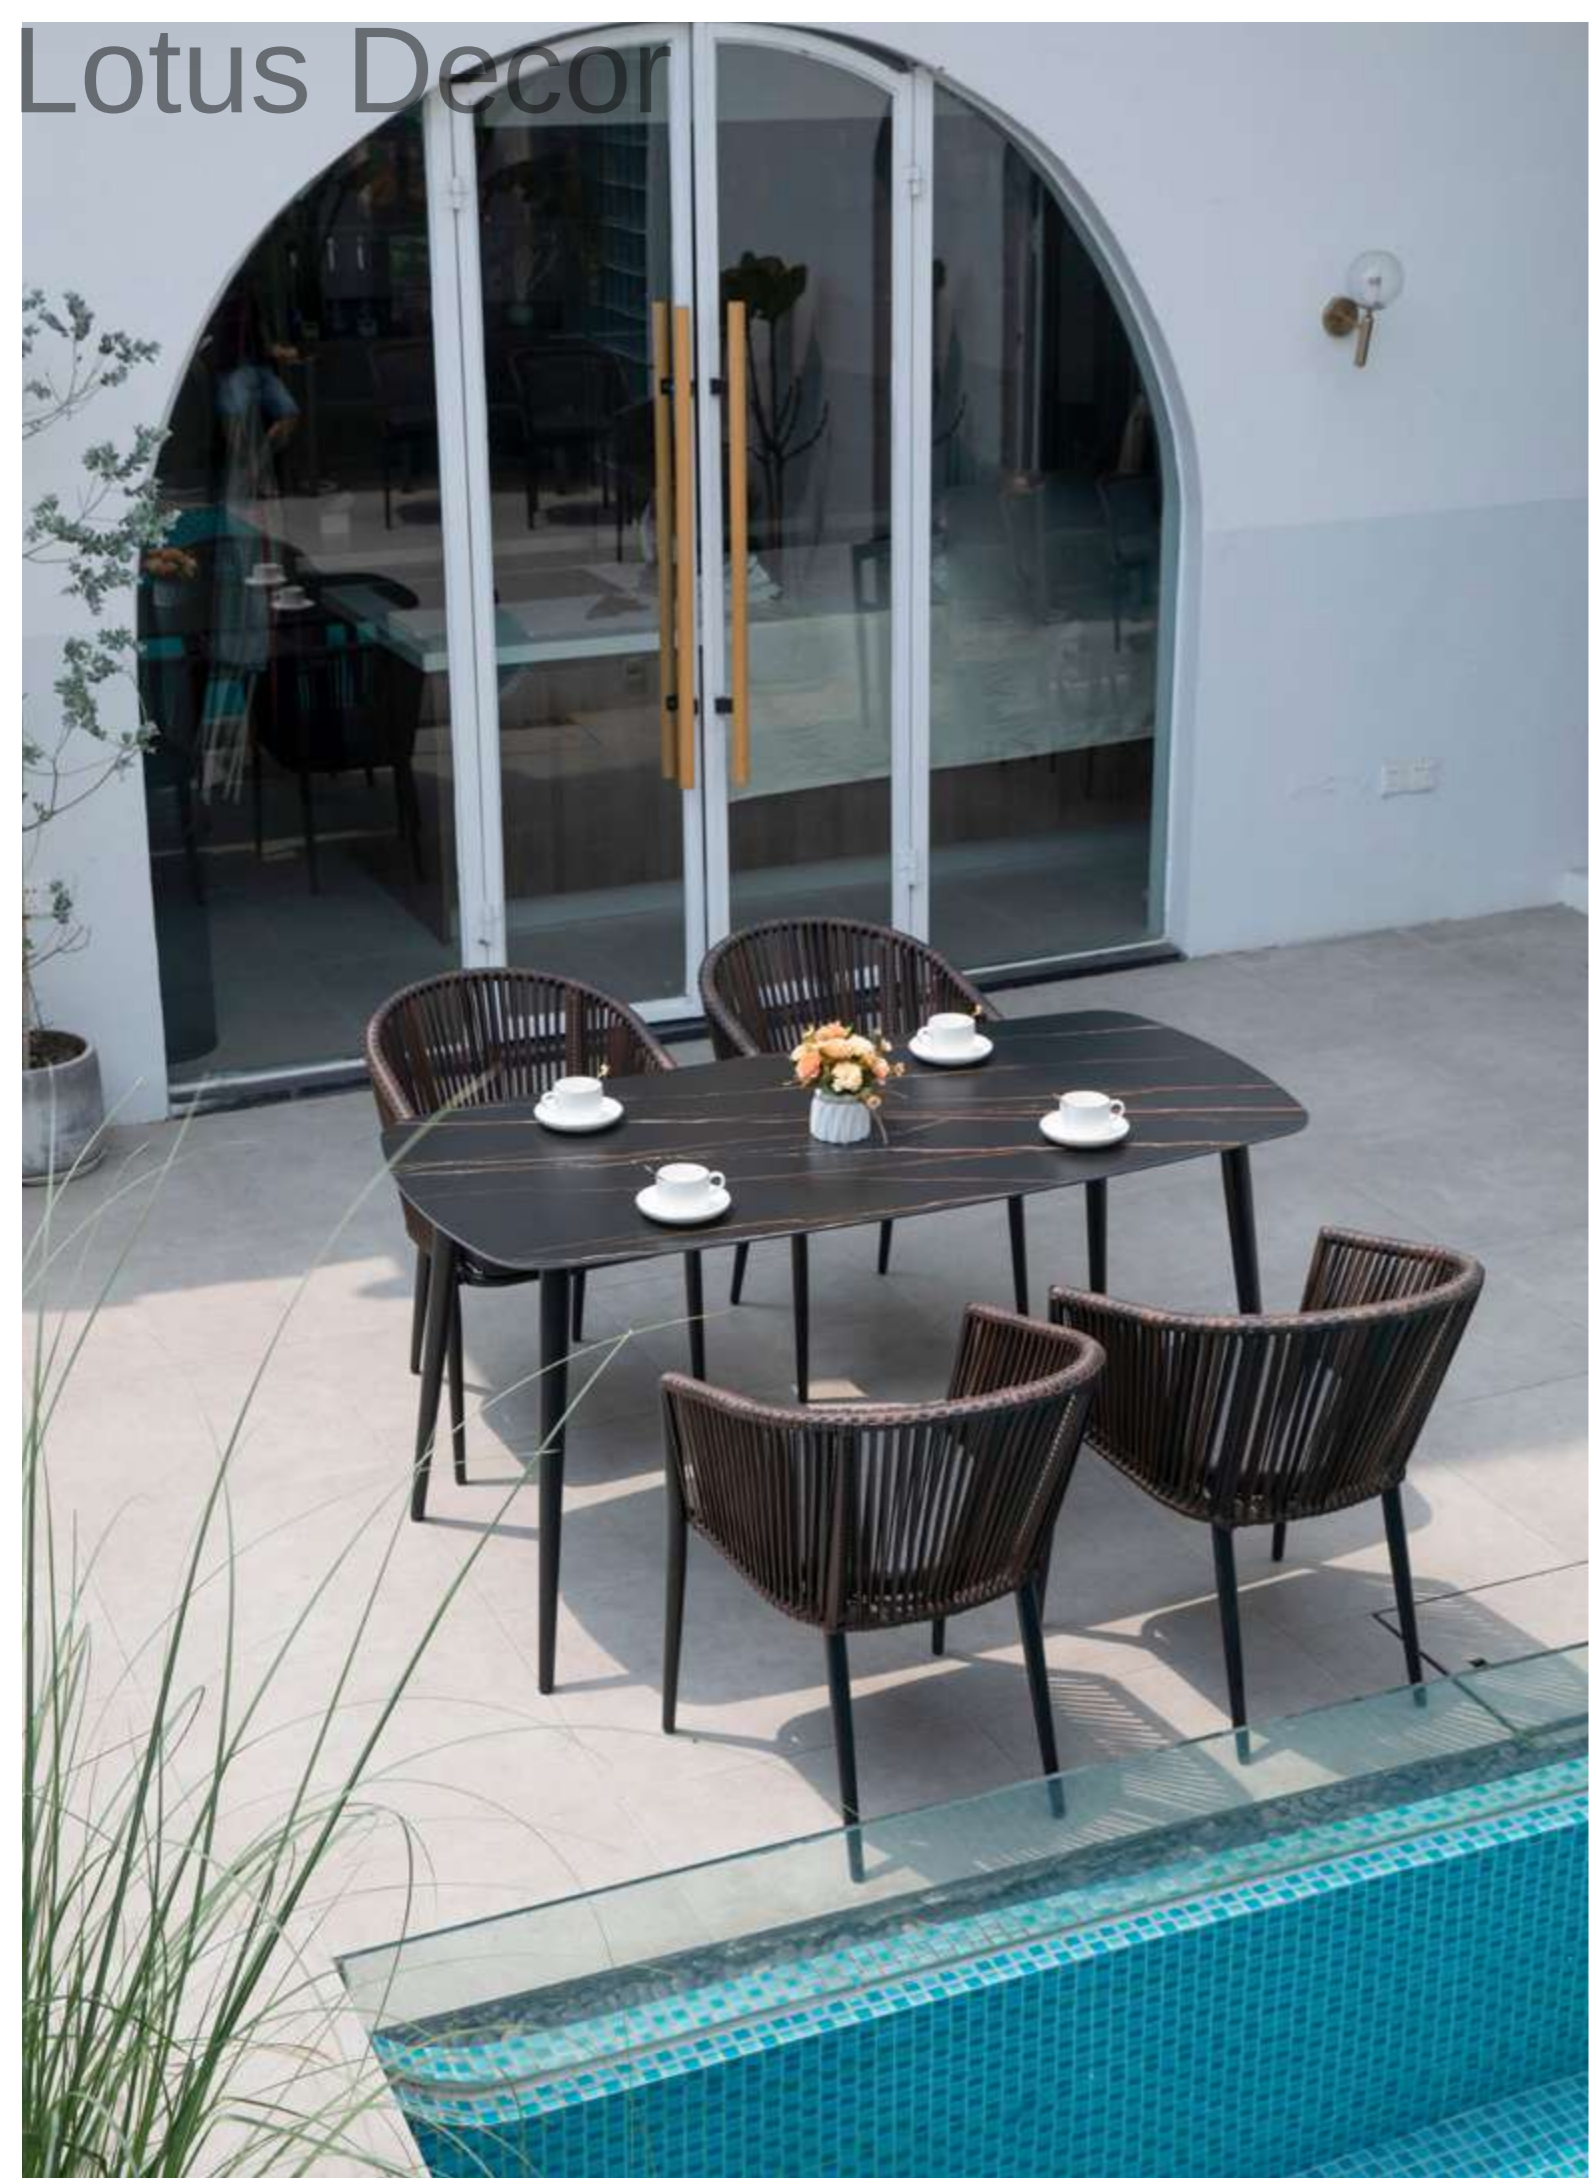

# RATTAN WICKER CHAIR

Capable of withstanding light rain, sun and other wild weather conditions, EASE chairs will provide you comfortable and stylish outdoor seating for years to come.