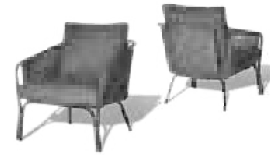

NORA SINGLE SOFA

Product code: A410A

W: 30.7" / 78cm
D: 28.7" / 73cm
H: 28.0" / 71.5cm

QTY/40'HQ: 42SETS

YL Beige YL Light Grey YL Dark Grey

White Charcoal