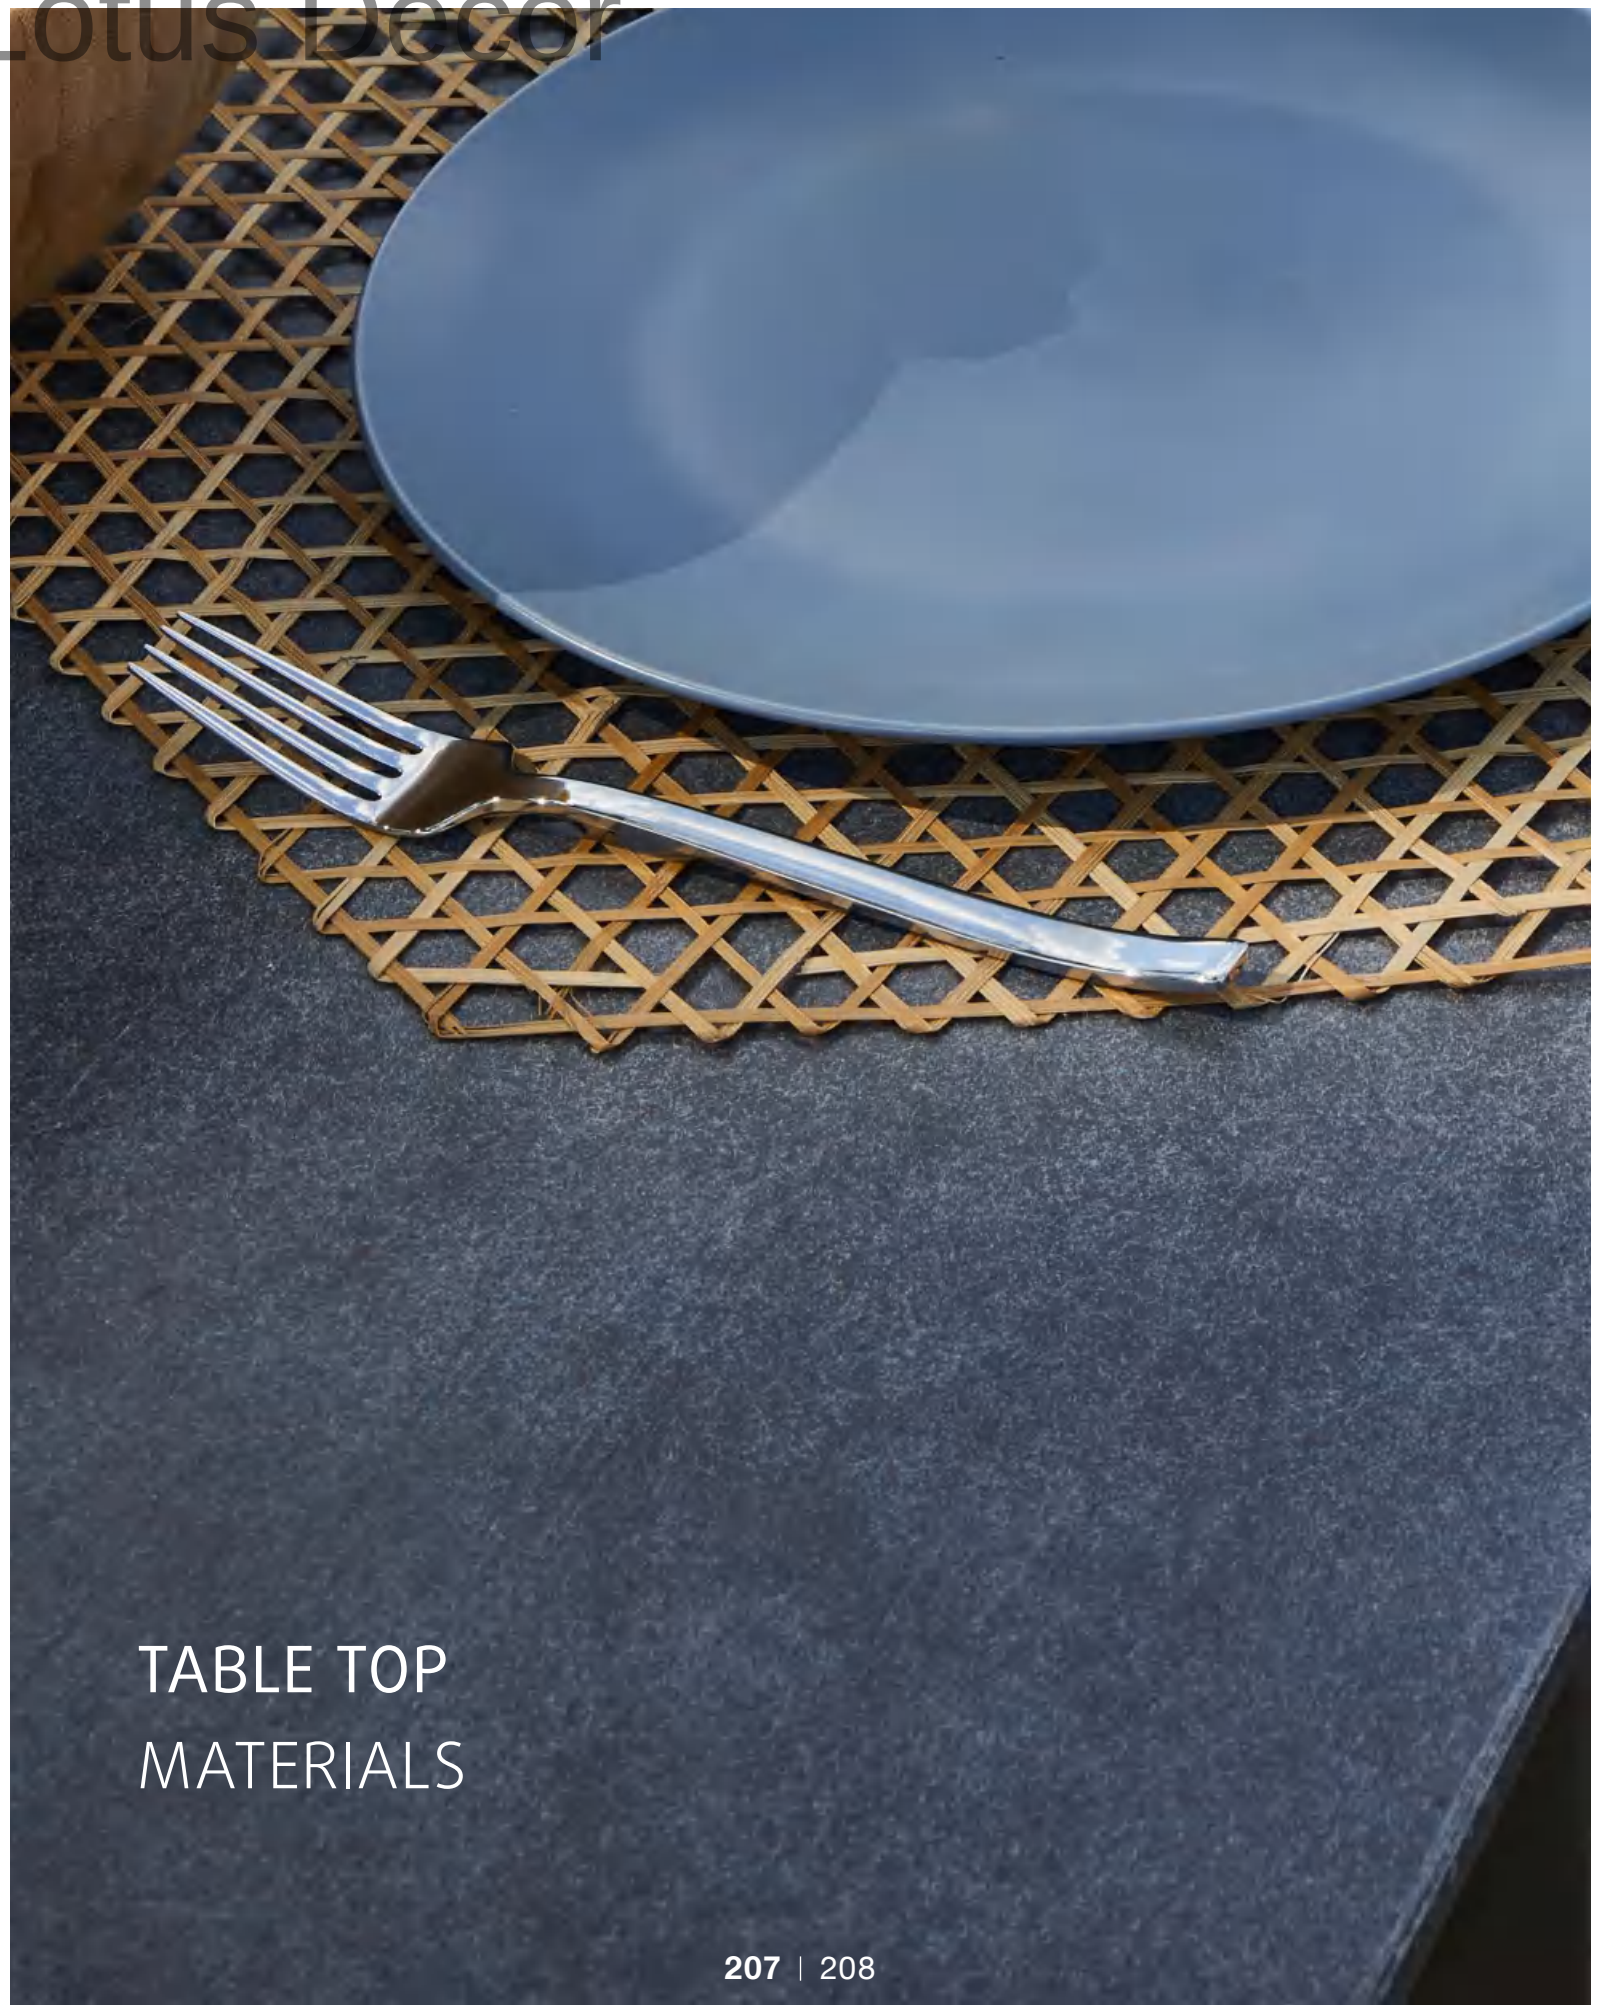

## MATERIALS

TABLE TOP MATERIALS

WHITE BBSW013  
CERAMIC GLASS

LIGHT GREY BBFG005  
CERAMIC GLASS

DARK GREY BBFG002  
CERAMIC GLASS

GERMAN TEAK COLOR  
SYNTHETIC WOOD

BELGIUM TEAK COLOR  
SYNTHETIC WOOD

WHITE SILKSCREEN  
FROSTED TEMPERED GLASS