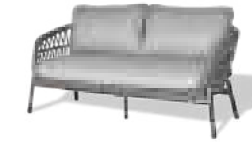

BARI 2-SEATER SOFA

Product code: A419B-1

W: 70.9" / 180cm
D: 33.0" / 84cm
H: 30.3" / 77cm

QTY/40'HQ: 36SETS