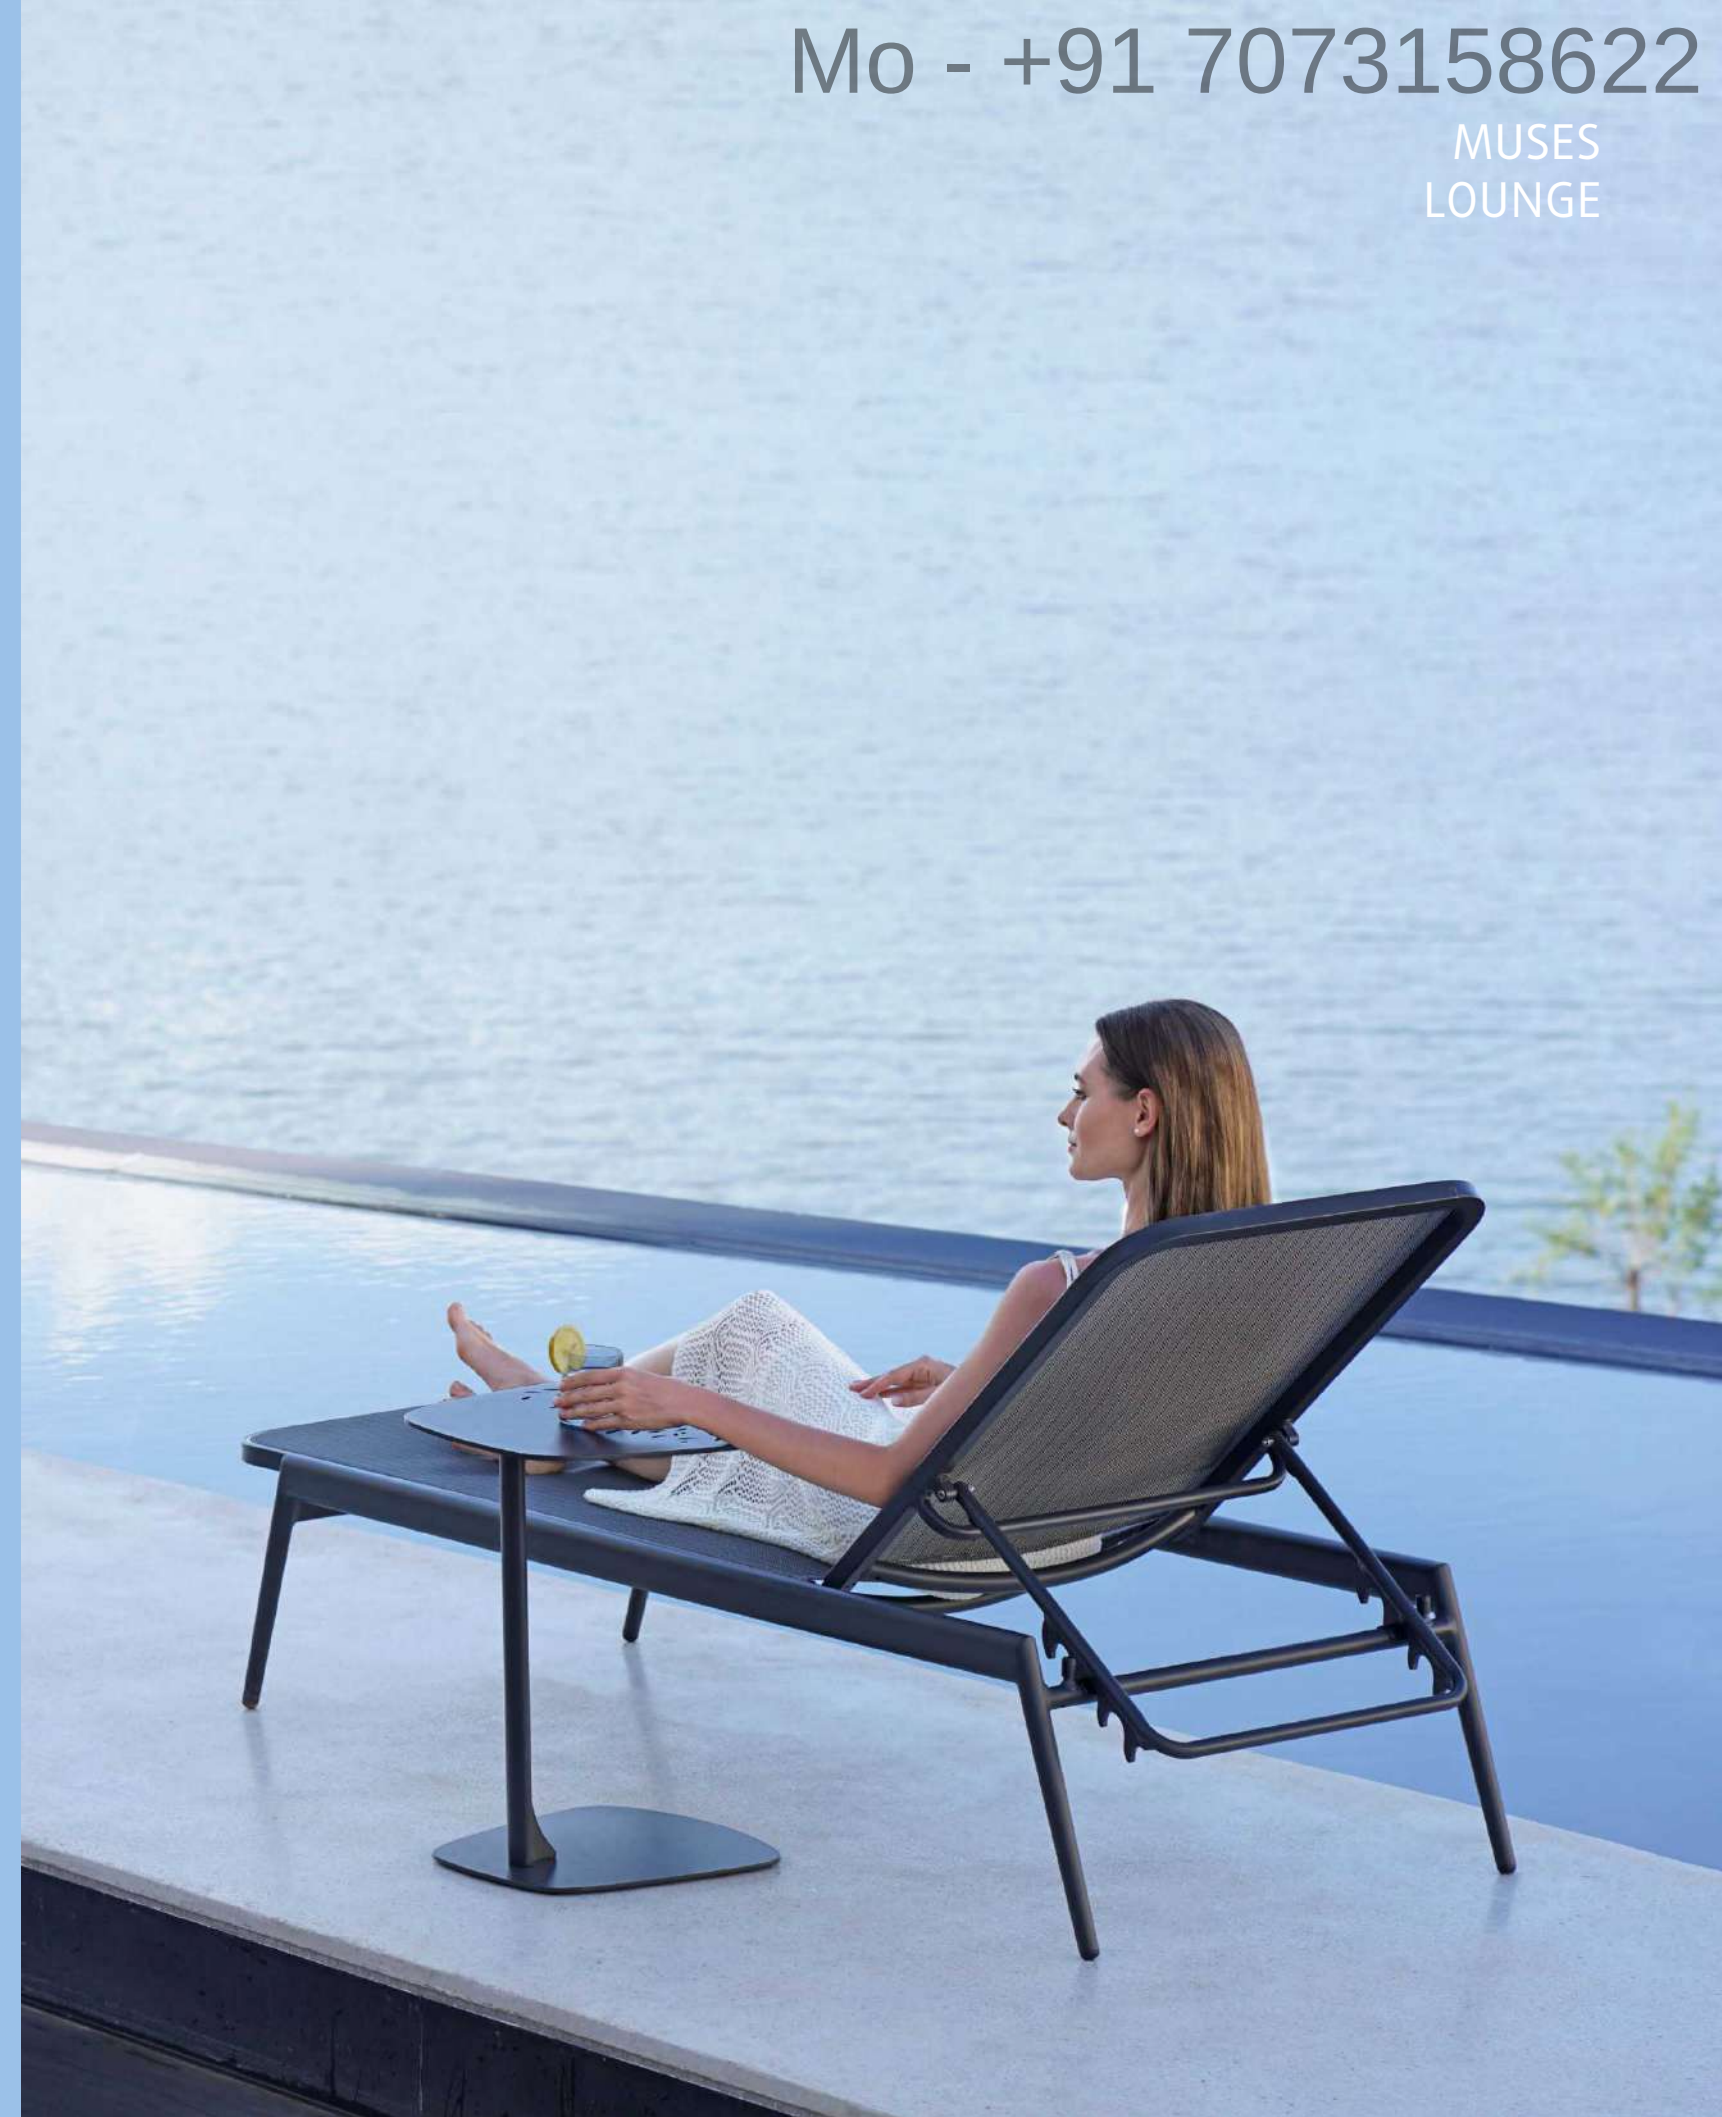

Lotus Decor

Mo - +91 7073158622

MUSES
LOUNGE

CHAISE LOUNGES

Muses, Oscar, Carnival