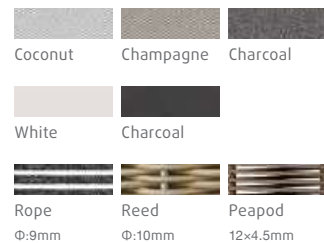

MUSES LOVESEAT SWING

Product code: L284

W: 72.8" / 185cm
D: 57.9" / 147cm
H: 68.9" / 175cm

QTY/40'HQ: 88PCS