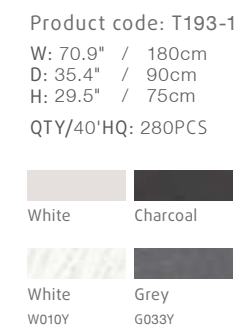

VENUS DINING TABLE

Product code: T193

W: 31.5" / 80cm
D: 31.5" / 80cm
H: 29.5" / 75cm

QTY/40'HQ: 730PCS