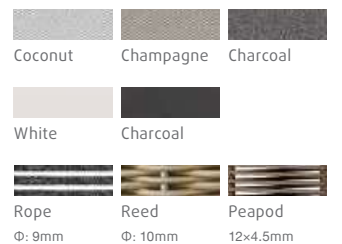

## SWING

Bari, Muses, Heaven, Bean

**BARI SINGLE SWING WITHOUT BASE**

Product code: L300A  
 W: 29.7" / 75.5cm  
 D: 27.6" / 70cm  
 H: 17.3" / 44cm  
 QTY/40'HQ: 247PCS

**MUSES LOVESEAT SWING**

Product code: L284  
 W: 72.8" / 185cm  
 D: 57.9" / 147cm  
 H: 68.9" / 175cm  
 QTY/40'HQ: 88PCS