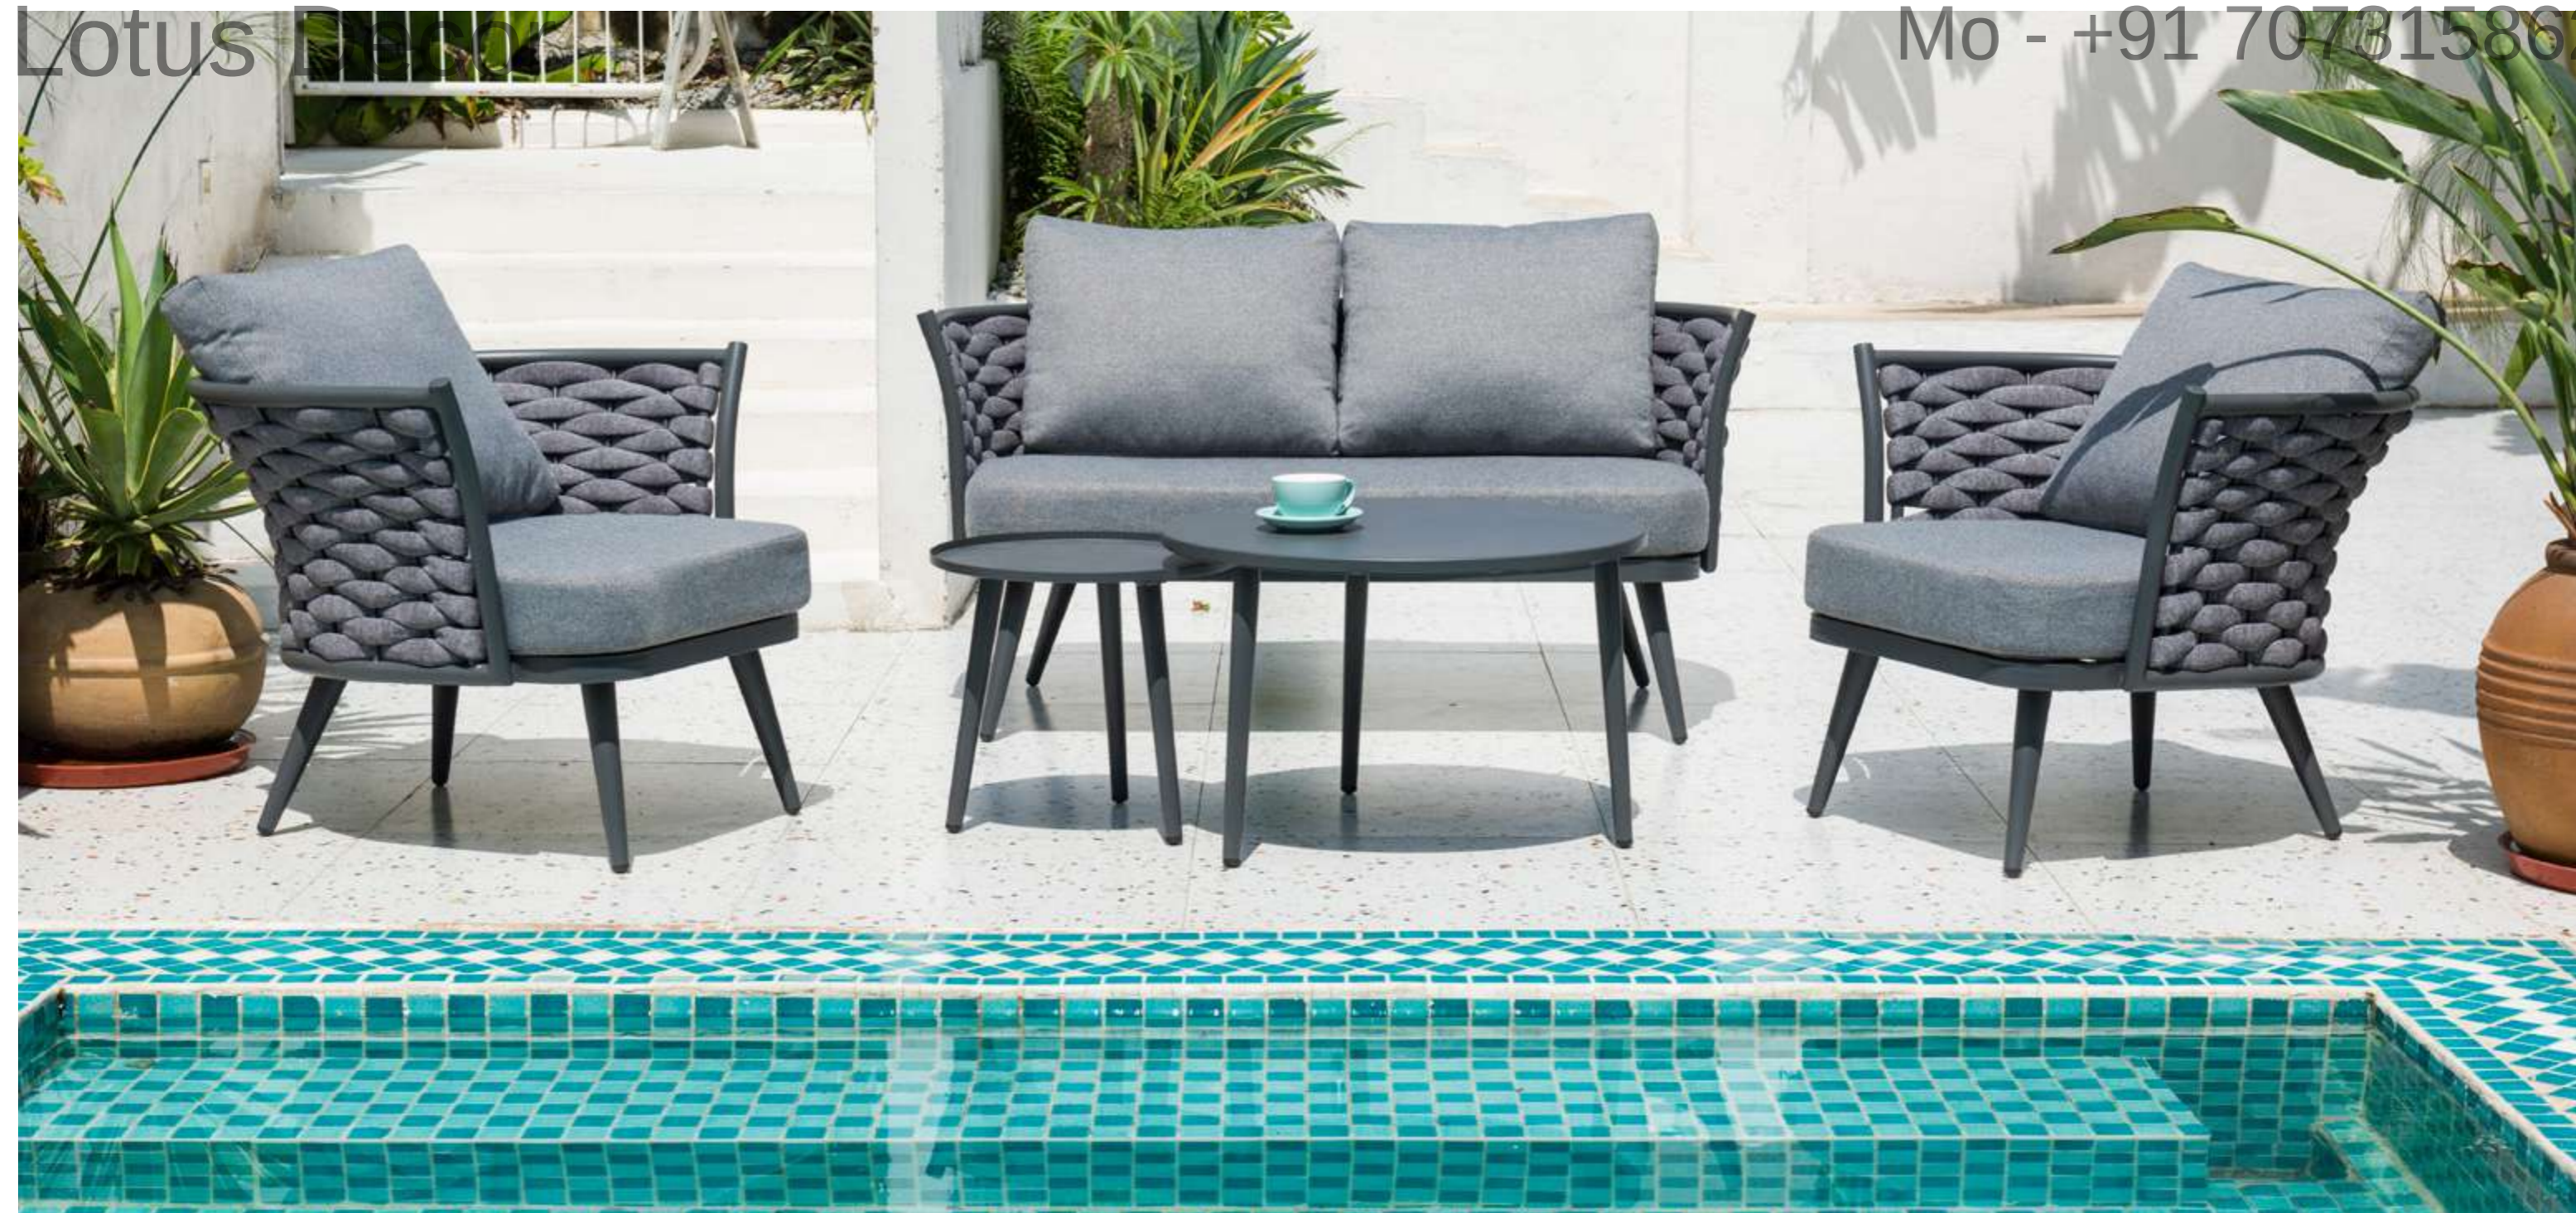

ROSE SOFA SET

ROSE looks like blue flower of rose. The back of chair is similar to the shape of rose petal. When you sit in the chair, you will feel comfortable and ease, which is the important experience we EASE want to you have