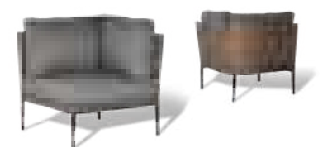

MUSES CORNER SOFA

Product code: A375A1

W: 29.5" / 75cm
D: 32.3" / 82cm
H: 29.5" / 75cm

QTY/40'HQ: 26SETS
(1PC A375A1 & 1PC A375B1 & A375B2)