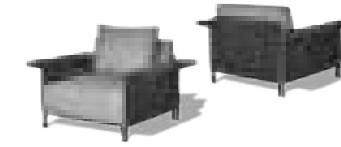

MAUI SINGLE SOFA

Product code: A408A

W: 48.8" / 124cm
D: 35.0" / 89cm
H: 28.3" / 72cm

QTY/40'HQ: 129PCS