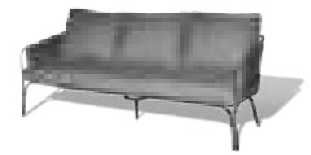

NORA 3-SEATER SOFA

Product code: A410E

W: 79.9" / 203cm
D: 28.7" / 73cm
H: 28.0" / 71.5cm

QTY/40'HQ: 42SETS

YL Beige YL Light Grey YL Dark Grey

White Charcoal