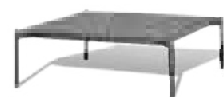

## AMBIENCE SQUARE COFFEE TABLE

Product code: T305

W: 31.5" / 80cm  
D: 31.5" / 80cm  
H: 11.4" / 29cm  
QTY/40'HQ: 1674PCS