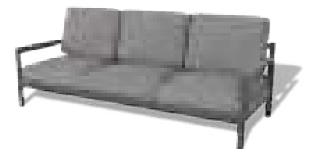

CONSTANIA 3-SEATER SOFA

Product code: A373E

W: 86.6" / 220cm
D: 33.5" / 85cm
H: 25.6" / 65cm

QTY/40'HQ: 45PCS