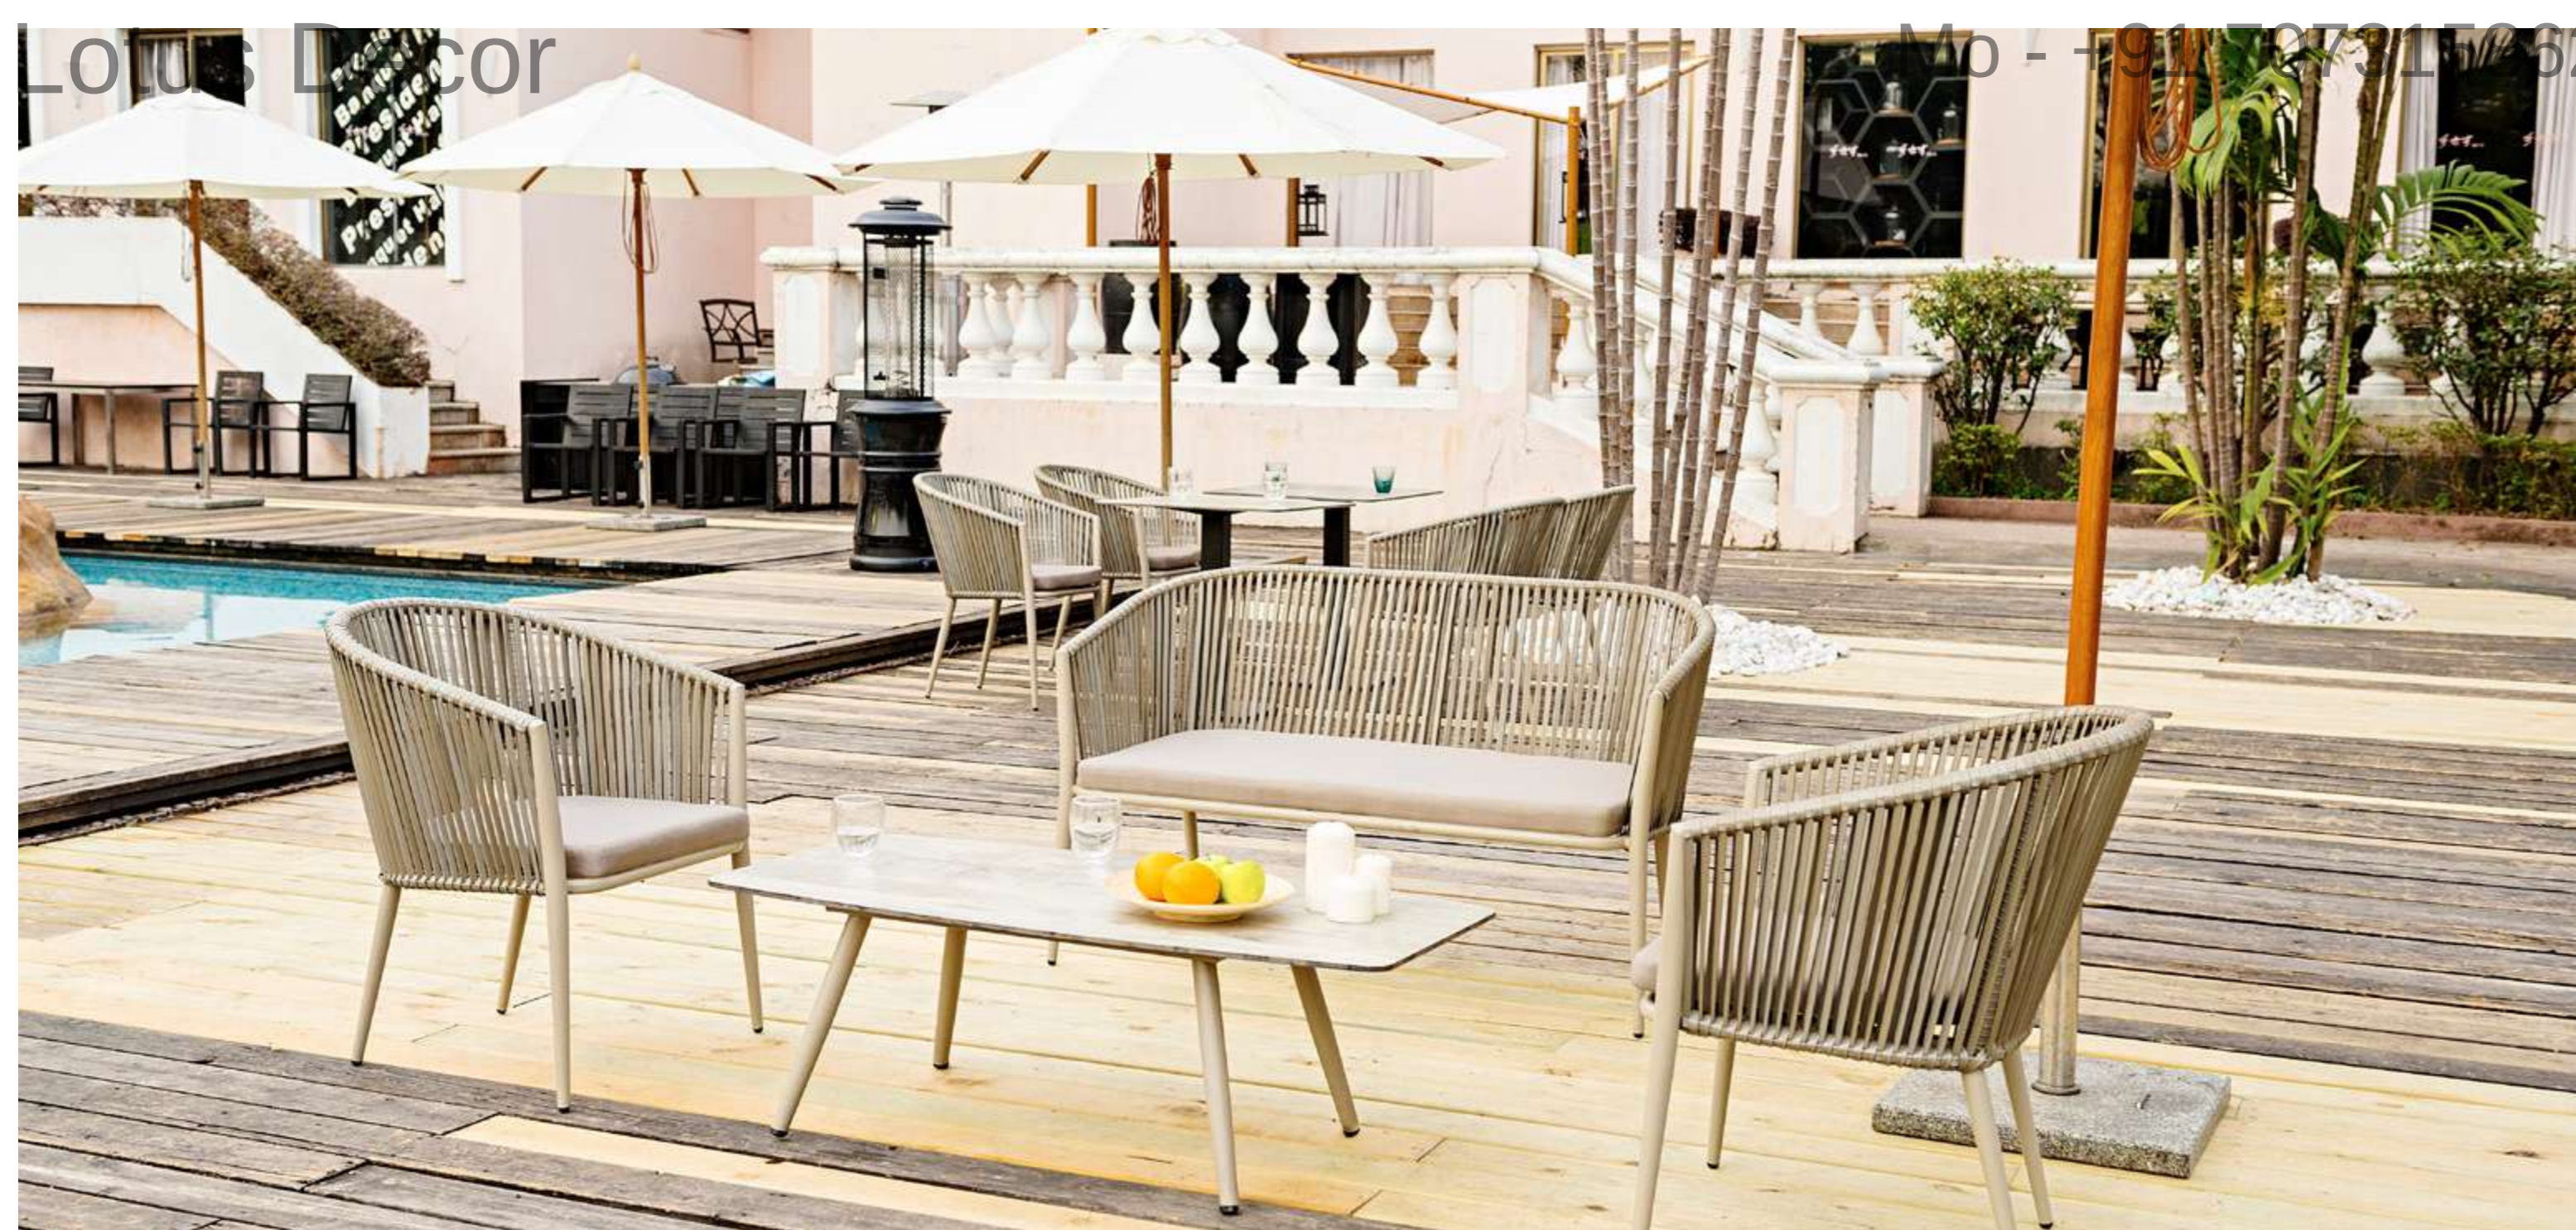

CARA SOFA SET

In the tension of urban life, hustle and bustle, we too need a quiet world to clarify the mind, sometimes, it is to need that a simple reveal rational and quiet life attitude.