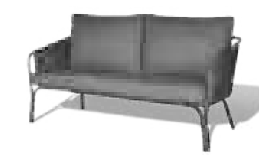

NORA 2-SEATER SOFA

Product code: A410B

W: 66.1" / 168cm
D: 28.7" / 73cm
H: 28.0" / 71.5cm

QTY/40'HQ: 42SETS

YL Beige YL Light Grey YL Dark Grey

White Charcoal