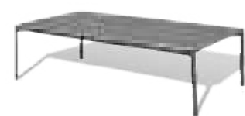

AMBIENCE RECTANGULAR COFFEE TABLE

Product code: T306

W: 15.7" / 136cm
D: 15.3" / 76cm
H: 20.9" / 38.5cm
QTY/40'HQ: 680PCS